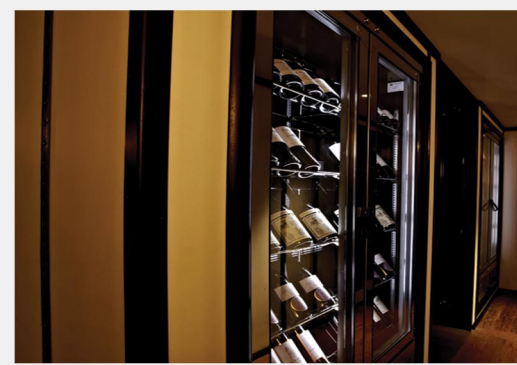

CONCEPT⁺
bars

concept
RESIDENTIAL WINE DISPLAYS & CABINETS